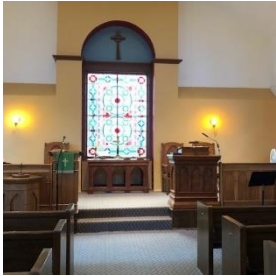

Canton, MN; Canton-Scotland